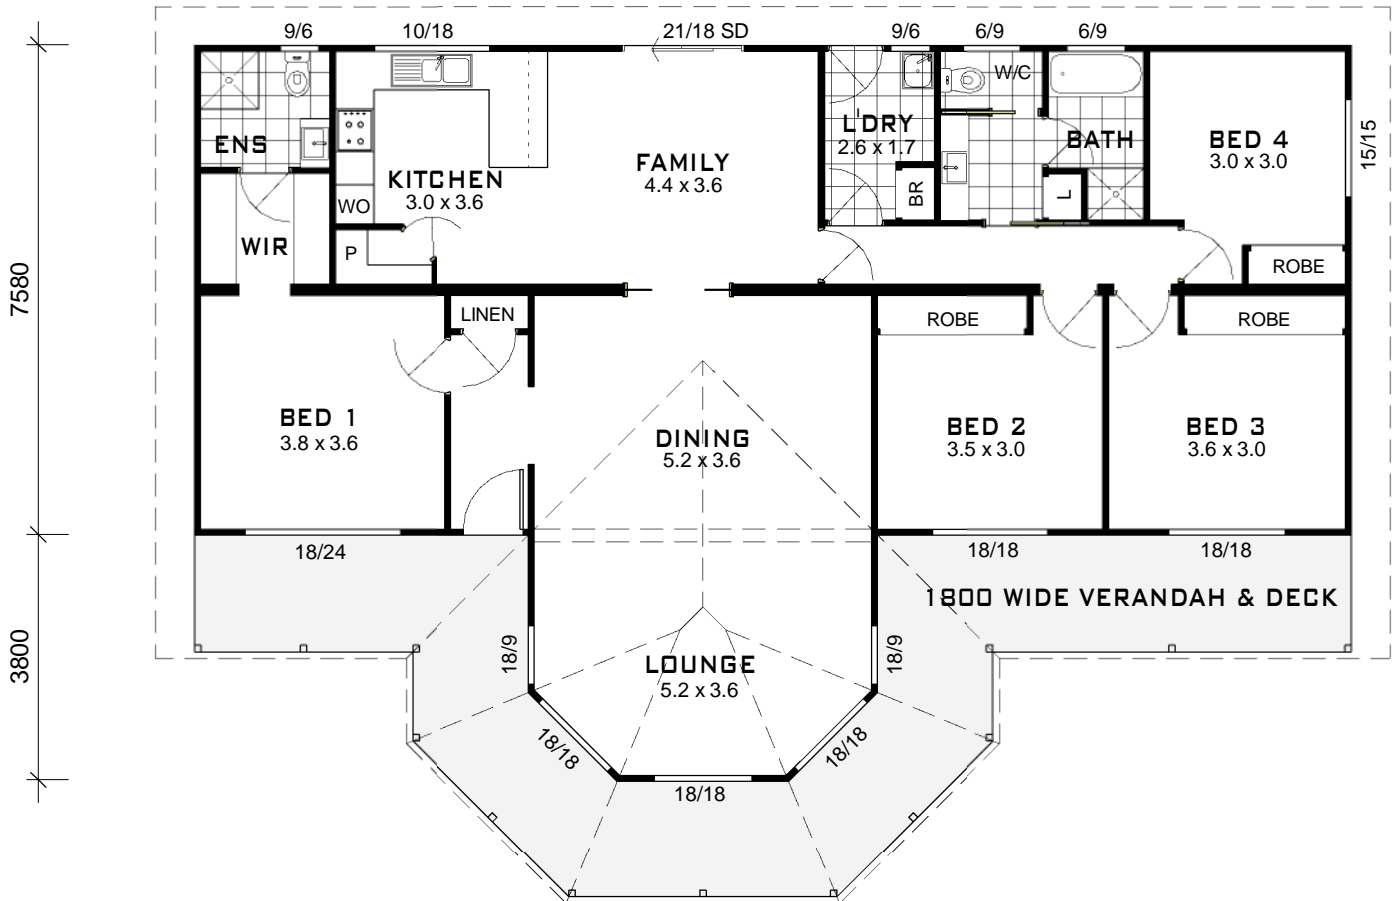

17900

Barwick

LIVING: 154.25m²
 VERANDAH: 41.90m²

4

2